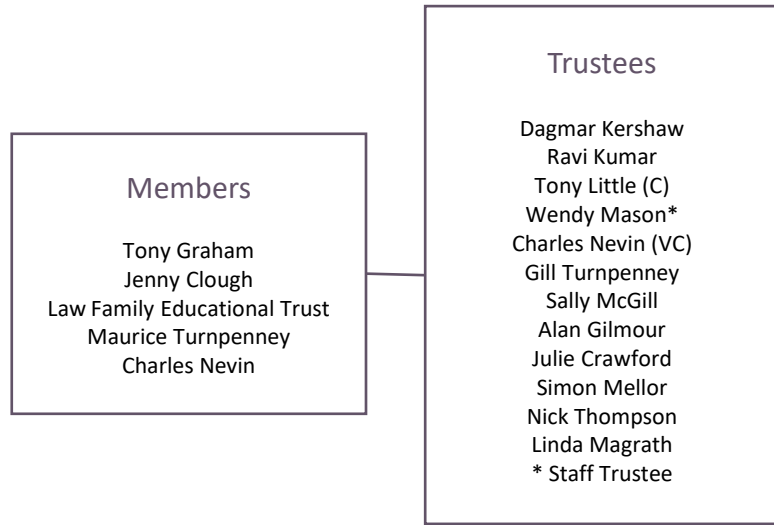

Governance Structure

	Ian Castledine (C) Sabrina Kiani Mark Kelly Christian Jamison	Dave Brown Pauline Benton Kate Pearson Maurice Turnpenney
	Natalie Samuels (C) Zoe Tatton Guneet Kholi	Joe Maguire Dominic Coyle Russell Teale
	Katie Houghton Steven Wane Hatana El-Jarn Robbie Watt	Mohamed Kara-Mohamed (C) Michelle Hill Jane Game Mohamed Abadi Georgia McGroary
	Neil Mitchell (C) Joe Maguire Georgina Ashworth Ya Ju Liu	Simeon Mellor Zara Shah Sarah Illingworth
	Steve Blades (C) Alan Bentley Zina Dzhumzyeva David Browne	Martin Stewart Graeme Vout Jane Butler
	Adam Hossen Phil Lunt (C) Lynsey Cooper (C) Jen Thirlaway Vivek Singh	Mark Saxon Stefan Petrie Richard Taylor Andrew Campbell Rachel Richardson Bethan Parry
	Nicholas Thompson (C) Georgina Lunt Jodie Tyrell Nicola Barnes	John Peet Sarah Holmes Carl Leek Stephen Bagnall
	Julie Crawford (C) Anwar Ali Aaron Lowe Nicola Backhouse	Reece Carling Humera Rizvi Leo Casey Lee Broadbent
	Mark Farrar (C) Rachel Howarth	Katie McKnight Lynsey Burrridge John Ledger
	David Russell Mike Hurleston (C) Caroline Coyle	Elise Drake Sarah Stevenson Rachel Fernandez Chris Wills